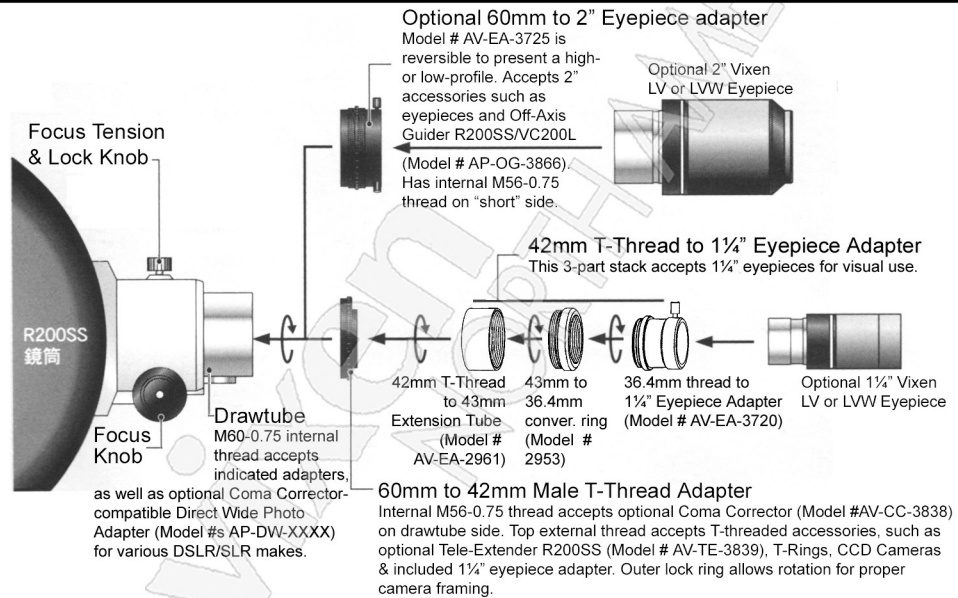

R200SS OTA GP-Trim Drawtube Accessories

For information visit www.VixenAmerica.com or call between 9 a.m. and 5 p.m. ET Monday through Friday: 845 469 8660

Copyright © 2004 Vixen North America, 32 Elkay Dr., Chester, NY 10918. All rights reserved.